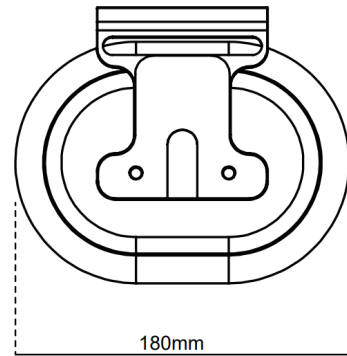

ACCESSORIES FOR SONOS

ERA300-DS Desk Stand for Sonos ERA 300

The Flexson Desk Stand for the Sonos Era 300 speaker is a compact, clever design that angles sound to your ear, provides optimal support for your speaker and adds a stylish flair. Elegantly crafted from metal, it is engineered to be a perfect match for the speaker – including coming in the same choice of black and white finishes as the Sonos speakers. This beautifully styled solution doesn't mean sacrificing space, either: the Flexson Desk Stand has the same footprint as the speaker. Ideal for use on desks, tables, bedside tables, kitchen worktops, coffee tables and anywhere else in the house or workspace you want to enjoy your Sonos Era 300.

- Perfect for Kitchens and office desks this bespoke design securely holds the Sonos Era 300
- Bespoke design securely holds the Sonos Era 300
- Stylish speaker stand angles sound to your ears
- Provides optimal support for your speaker
- Perfect for office desk, kitchen, bedroom and living room
- Fully assembled
- Available in black or white to perfectly match the Sonos Era 300
- Precision engineered in ABS and high-grade steel
- Designed in the UK
- Quick and easy assembly
- Available in black and white

	White	Black	
Product Code	FLXE300DS1011	FLXE300DS1021	
UPC Number	5057964003030	5057964003047	
UK, European and US (SRP)	£39.99	€39.99	\$39.99

Product Specifications	Height	Width	Depth	Weight
Product Size (mm)	180mm	152mm	63mm	0.56kg
Carton Dimensions (mm)	180mm	150mm	63mm	0.58kg
Carton Contents	1 x Desk Stand & 1 x Instructions			
Country of Manufacture	China	Outer Carton Quantity	10	