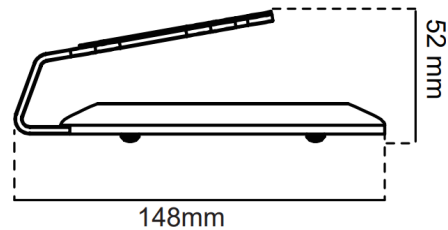

ACCESSORIES FOR SONOS

ERA300-DS Desk Stand for Sonos ERA 300

The Flexson Desk Stand for the Sonos Era 300 speaker is a compact, clever design that angles sound to your ear, provides optimal support for your speaker and adds a stylish flair. Elegantly crafted from metal, it is engineered to be a perfect match for the speaker – including coming in the same choice of black and white finishes as the Sonos speakers. This beautifully styled solution doesn't mean sacrificing space, either: the Flexson Desk Stand has the same footprint as the speaker. Ideal for use on desks, tables, bedside tables, kitchen worktops, coffee tables and anywhere else in the house or workspace you want to enjoy your Sonos Era 300.

- Perfect for Kitchens and office desks this bespoke design securely holds the Sonos Era 300
- Bespoke design securely holds the Sonos Era 300
- Stylish speaker stand angles sound to your ears
- Provides optimal support for your speaker
- Perfect for office desk, kitchen, bedroom and living room
- Fully assembled
- Available in black or white to perfectly match the Sonos Era 300
- Precision engineered in ABS and high-grade steel
- Designed in the UK
- Quick and easy assembly
- Available in black and white

	White	Black	
Product Code	FLXE300DS1011	FLXE300DS1021	
UPC Number	5057964003030	5057964003047	
UK, European and US (SRP)	£39.99	€39.99	\$39.99

Product Specifications	Height	Width	Depth	Weight
Product Size (mm)	180mm	152mm	63mm	0.56kg
Carton Dimensions (mm)	180mm	150mm	63mm	0.58kg
Carton Contents	1 x Desk Stand & 1 x Instructions			
Country of Manufacture	China	Outer Carton Quantity	10	